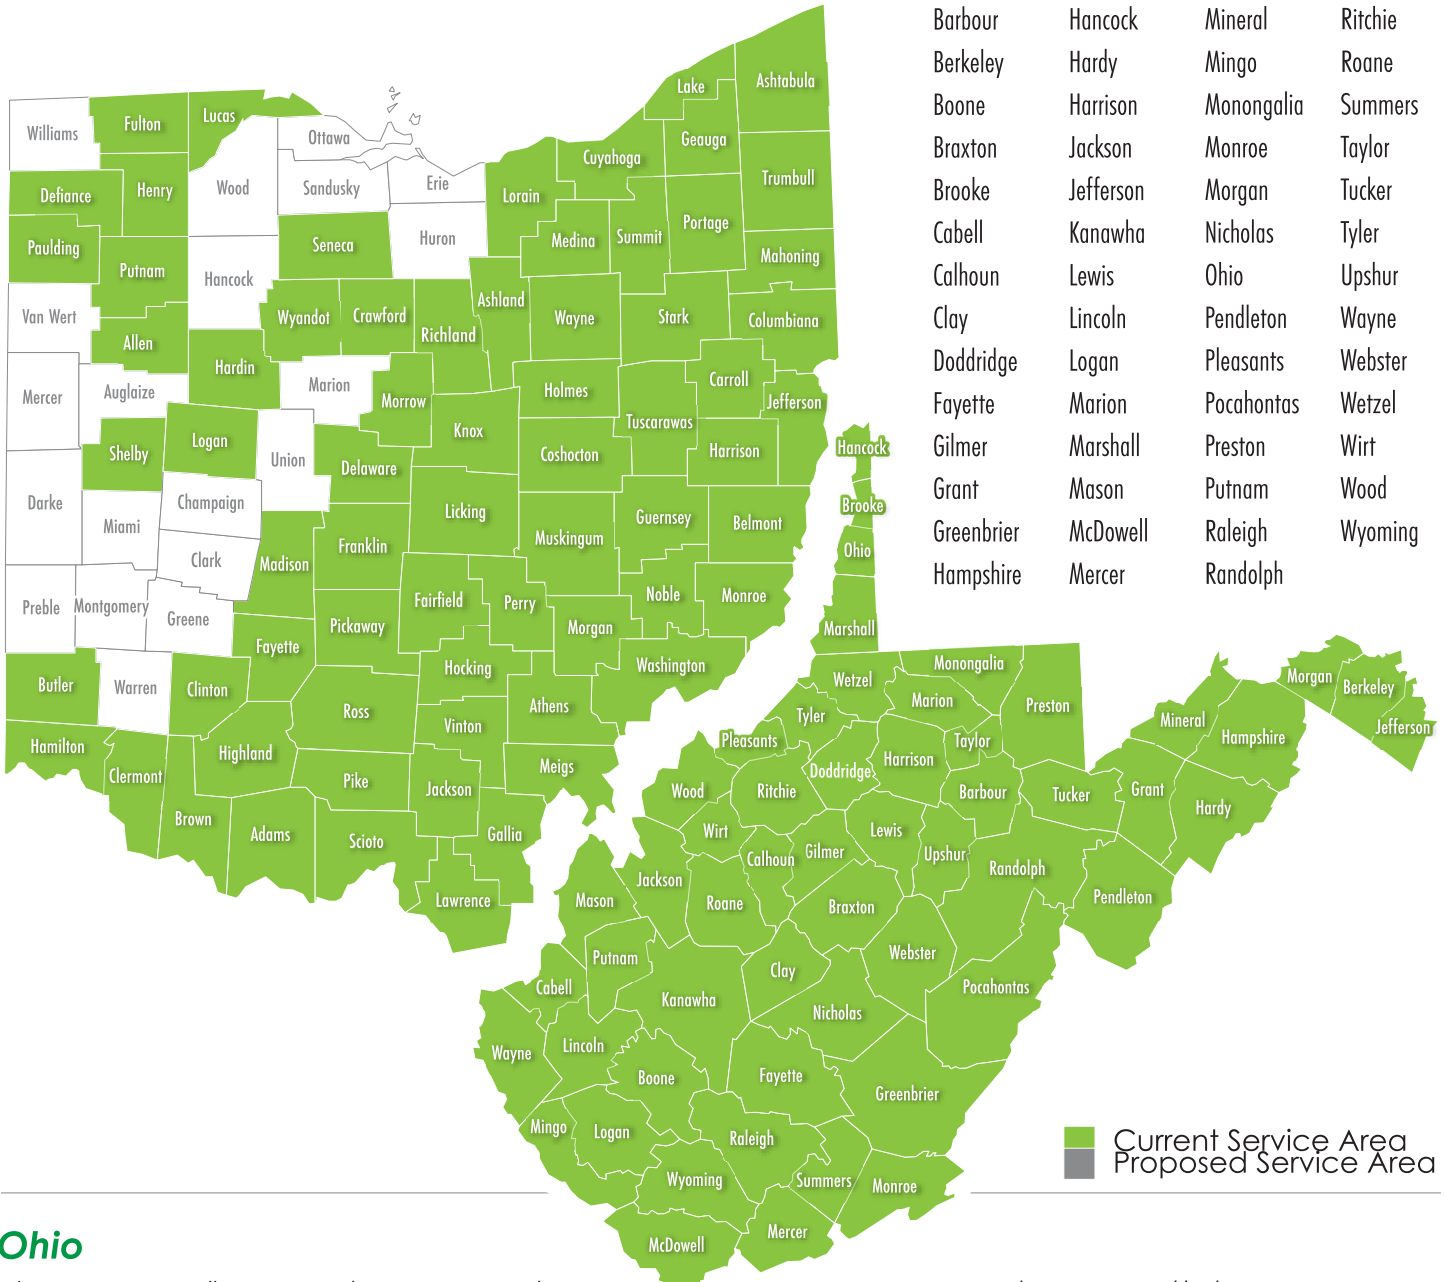

Commercial Service Area

West Virginia

Barbour	Hancock	Mineral	Ritchie
Berkeley	Hardy	Mingo	Roane
Boone	Harrison	Monongalia	Summers
Braxton	Jackson	Monroe	Taylor
Brooke	Jefferson	Morgan	Tucker
Cabell	Kanawha	Nicholas	Tyler
Calhoun	Lewis	Ohio	Upshur
Clay	Lincoln	Pendleton	Wayne
Doddridge	Logan	Pleasants	Webster
Fayette	Marion	Pocahontas	Wetzel
Gilmer	Marshall	Preston	Wirt
Grant	Mason	Putnam	Wood
Greenbrier	McDowell	Raleigh	Wyoming
Hampshire	Mercer	Randolph	

Ohio

Adams	Carroll	Delaware	Hamilton	Lucas	Muskingum	Richland	Tuscarawas
Allen	Clermont	Fairfield	Hardin	Jefferson	Noble	Ross	Vinton
Ashland	Clinton	Fayette	Harrison	Knox	Paulding	Scioto	Washington
Ashtabula	Columbiana	Franklin	Henry	Lake	Perry	Seneca	Wayne
Athens	Coshocton	Fulton	Highland	Lawrence	Pickaway	Shelby	Wyandot
Belmont	Crawford	Gallia	Hocking	Licking	Pike	Stark	
Brown	Cuyahoga	Geauga	Holmes	Logan	Morgan	Summit	
Butler	Defiance	Guernsey	Jackson	Lorain	Morrow	Trumbull	