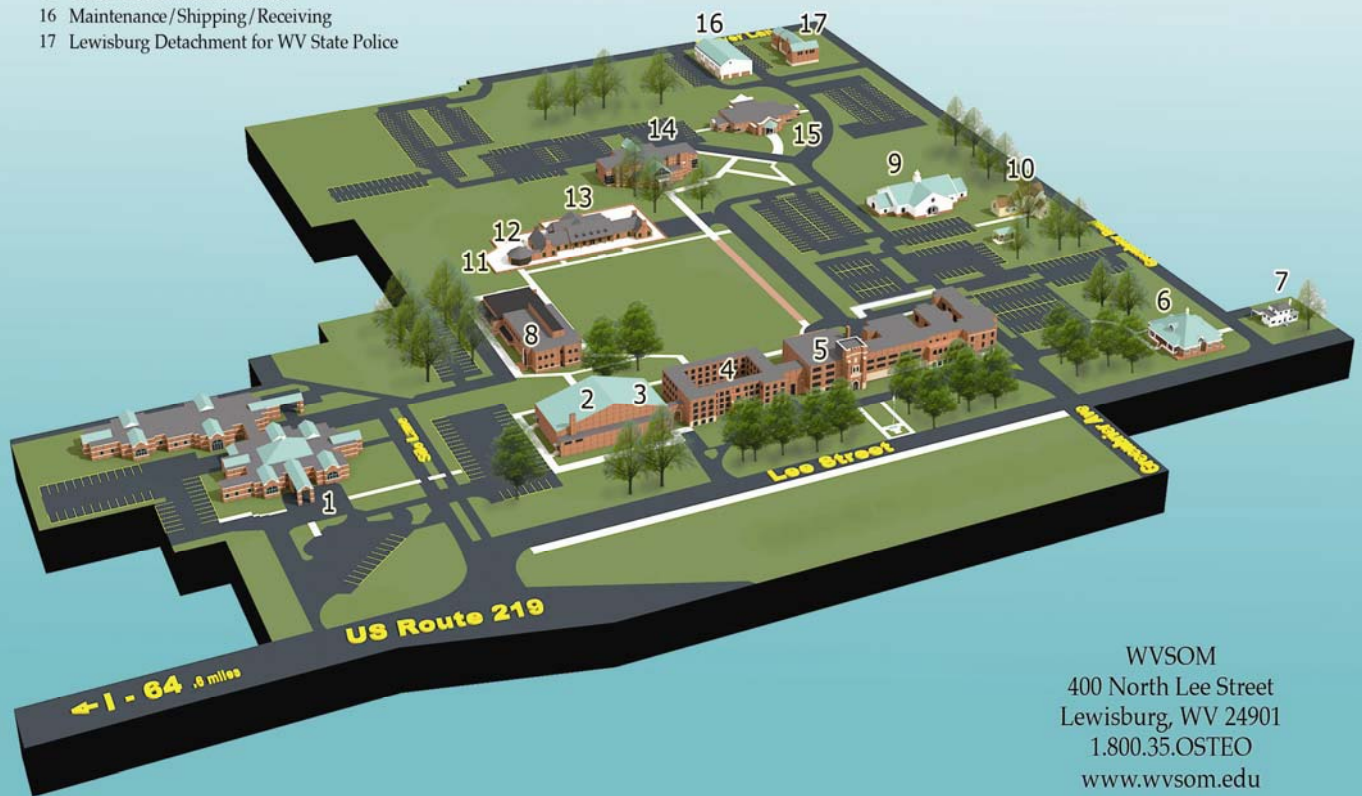

# West Virginia School of Osteopathic Medicine

## Campus Map

- 1 Robert C. Byrd Clinic
- 2 James R. Stookey Library/OCS Lab
- 3 Robot Lab
- 4 Quadrangle
- 5 Main Building
- 6 Admissions Center
- 7 Communications Center
- 8 Fredric W. Smith Science Building
- 9 Founders' Activity Center
- 10 Greenbrier House
- 11 The GMS Memorial Park
- 12 Greenbrier Military School Museum
- 13 Roland P. Sharp Alumni Conference Center
- 14 Center for Technology and Rural Medicine & Classrooms
- 15 Center for Clinical Evaluation
- 16 Maintenance/Shipping/Receiving
- 17 Lewisburg Detachment for WV State Police